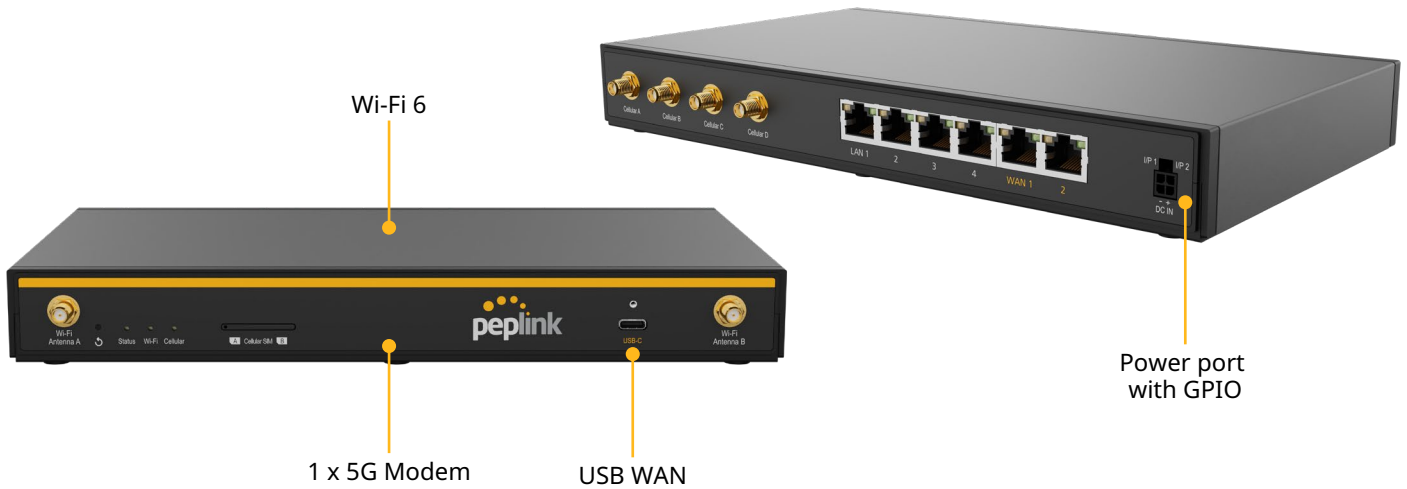

Made for **Fixed Wireless Access (FWA) with 5G**

- Designed for use with MSP 5G/LTE Gateway devices
 - | Bond various FWA together (AT&T / T-Mobile / Verizon)
 - | Load Balance different internet sources (Cable, Fiber, 5G/LTE)
- Tether your phone with Wi-Fi WAN or USB

- With a valid PrimeCare subscription, take advantage of all of SpeedFusion features without the need for an advanced network setup
- Easy to set up and use with our Companion App

Specifications

WAN Interface	2 x 10/100/1000M Ethernet 1 x Embedded Cellular Modem with a Redundant SIM Slot 1 x USB-C Interface	Antenna Connectors	4x SMA Cellular Connectors 2x RP-SMA Wi-Fi Antenna Connectors
LAN Interface	4x 10/100/1000M Ethernet	Power Input	Power Port: 10V – 30V DC AC Adapter: AC Input 100V–240V / DC Output 12V
Wi-Fi Interface	Simultaneous Dual-Band (2.4GHz / 5GHz) Wi-Fi 6, 2X2 MIMO Wi-Fi WAN and/or AP	Power Consumption	29W (max.)
SpeedFusion features	Hot Failover ¹ / Smoothing ¹ / Bandwidth Bonding ¹	Dimension	10.31 x 6.33 x 1.31 inches / 262 x 161 x 33.5 mm
Number of SpeedFusion VPN Peers	2 / 5 ¹	Weight	1.7 pounds / 756 grams
Router Throughput	1Gbps	Operating Temperature	-40° – 113°F / -40° – 45°C
SpeedFusion VPN Throughput		Humidity	10% – 90% (non-condensing)
- No Encryption	400 Mbps	Certifications	FCC, CE, RoHS
- 256-bit AES	200 Mbps	Package Content	1x B One 5G 4x LTE/5G Antennas (ACW-235) 2x Dual Band Wi-Fi Antennas 1x 12V 3A 4 Pin Power Supply
Recommended Users	1-150	SIM Options	Nano-SIM (4FF) Peplink eSIM BYO eSIM (2 profiles)
AP Controller	Standard	Warranty	1-Year Limited Warranty
Maximum Number of AP Supported	30 / 50 ²		
Cellular Data Rate ³ (Downlink /Uplink)	5G: 3.4 Gbps / 900 Mbps CAT-20: 1.6 Gbps/ 200 Mbps		