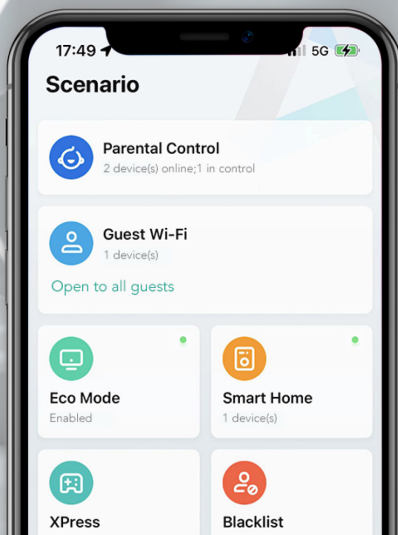

## Good Helper for Your Family Management

**Parental Control**    Health Mode

Ruijie Cloud App allows you to manage the internet access authority of the specified terminal, including the time limit, URL blocking and black/white list setup.

## Concurrently Support Multiple Devices Connection

Dual-Band integration together with the MU-MIMO technology offer low interference and fast speed internet to up to 96 terminals simultaneously.

## Take Control of Your Home network at Your Fingertips

Set up your home network in Reyee Router App in two minutes. More Life-time Free functions are waiting for you to Explore, Experience, Expect.

Remote Reboot

Xpress Mode

Share Network