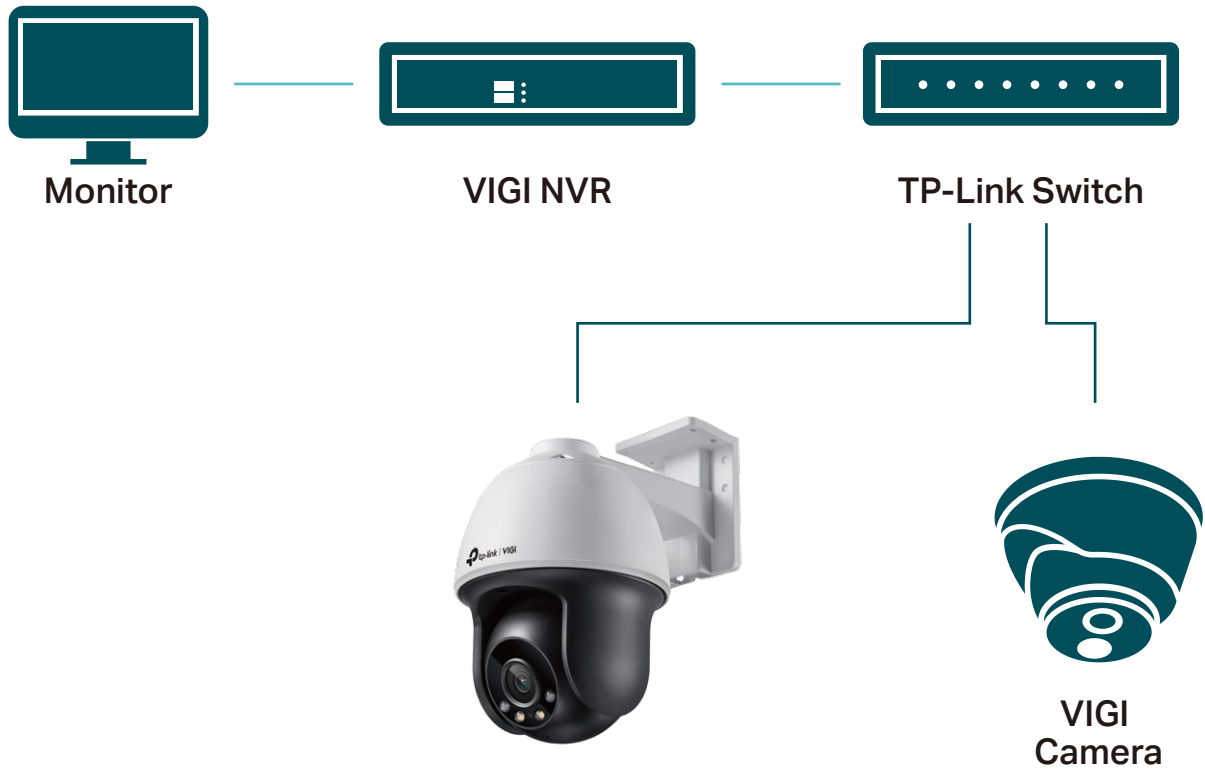

### **Smart IR**

Keeps objects from being under-rendered when far away or overexposed when close to camera at night.

### **Wide Dynamic Range**

Adjusts for lighting contrast to minimize shadowing effects and renders images true to life.

### **3D DNR**

Removes abnormal pixelation to provide clearer video and eliminate distortion.

## // Flexible Installation

Find the perfect vantage point by simply securing your camera to the ceiling, wall, or pole.