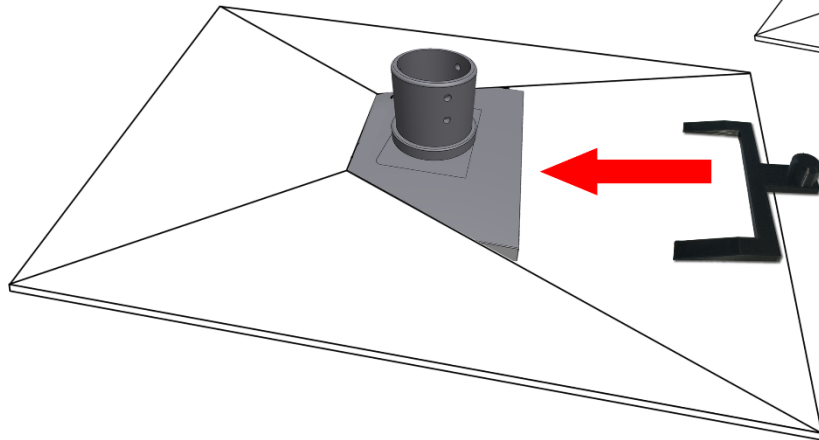

# Starlink Gen 3 Pipe Adapter Removal Tool

**Slide in under adapter to lift  
tabs above seating grooves**

**With tabs lifted,  
slide adapter out**