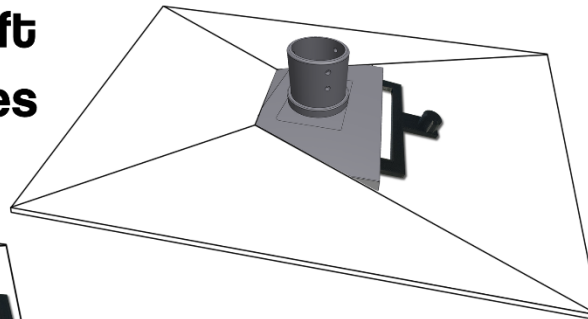

# Starlink Gen 3 Pipe Adapter Removal Tool

**Slide in under adapter to lift  
tabs above seating grooves**

**With tabs lifted,  
slide adapter out**