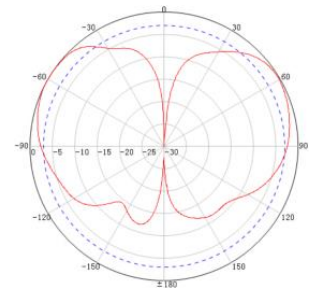

V-Plane

ABN: 42 082 948 463

Telephone: 1300 769 378
Telephone: +61 7 5577 0500

Email: sales@powertec.com.au
Website: www.powertec.com.au

16/511 Olsen Avenue
Southport QLD 4215
Australia