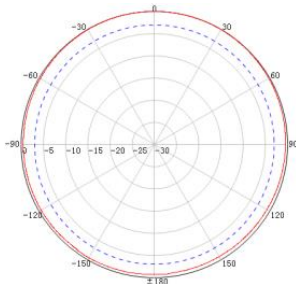

Blackhawk Low PIM Indoor Dome Antenna

698 - 4000 MHz, 1.5/4 dBi (IBC-PT-00023)

Electrical Specifications			
Frequency Range, MHz	698-960	1710-2700	3300-4000
Gain, dBi	2.0	5.0	5.5
VSWR	≤1.8	≤1.5	≤1.5
Polarization	Vertical		
PIM, 3rd Order, 2x20W	≤-150 dBc		
Horizontal Beamwidth	360°		
Vertical Beamwidth	85°	54°	28°
Input Impedance	50 Ω		
Max. Input Power	50 W		
Lightning Protection	DC Ground		
Mechanical Specifications			
Connector	4.3-10 Female		
Dimensions	Ø186x86 mm		
Weight	0.25 kg		
Reflector Material	Aluminum		
Radome Material	ABS (UV Stabilized)		
Operating Temperature	-40° C to+65 °C		